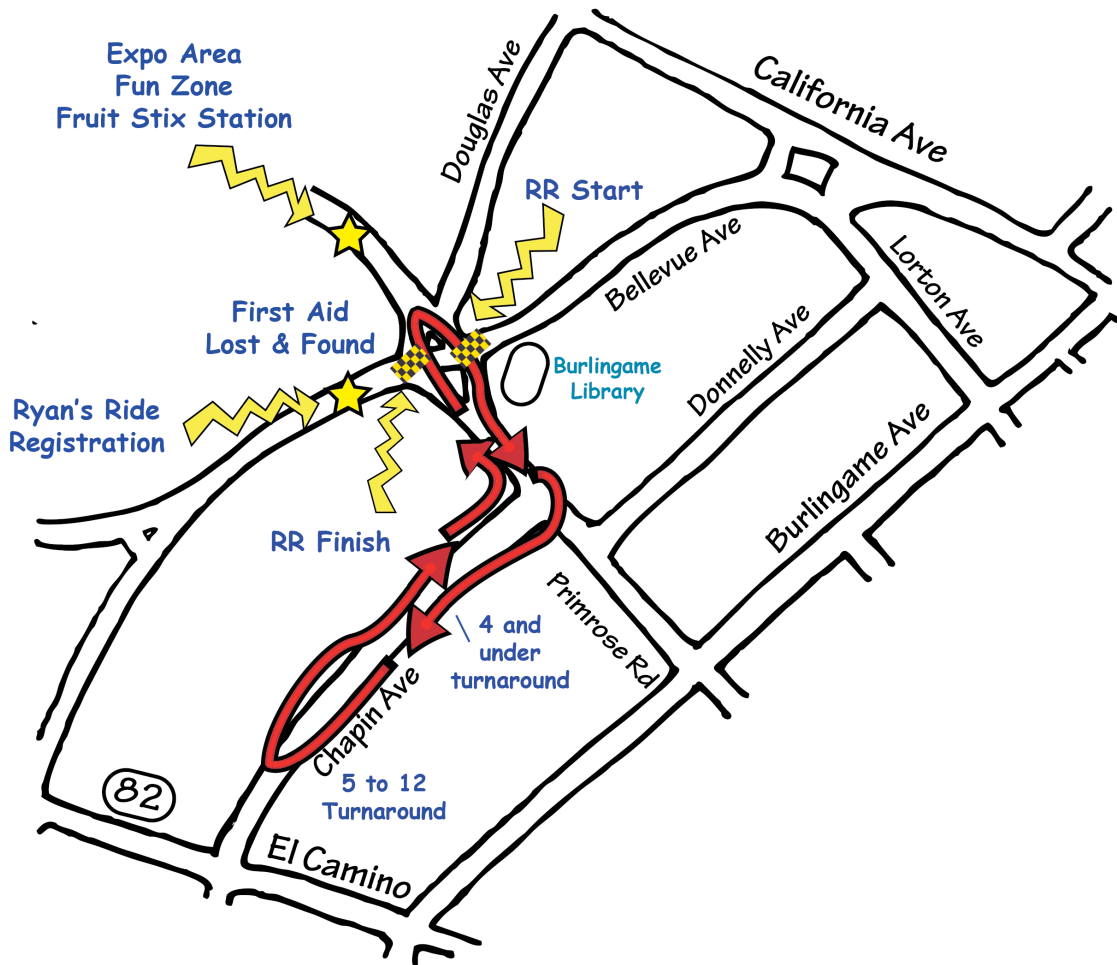

Penninsula Velo/Ryan's Ride Course

Downtown Burlingame

Age 4 & under – Short Loop (from start to finish)

Age 5 to 8 – Three laps

Age 9 to 12 – Four laps